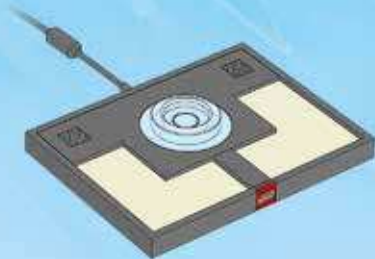

Start game
Spiel starten
Commencer à jouer

Start spillet
Game starten
Starta spelet

Aloita peli
Iniciar juego
Avvia il gioco

Download the latest game content to use this character

- Lade dir die neusten Spielinhalte herunter, um diese Figur zu benutzen
- Télécharge le contenu le plus récent du jeu pour utiliser ce personnage
- Download det nyeste spilindhold for at bruge denne figur
- Download de nieuwste game-inhoud om deze figuur te kunnen gebruiken
- Ladda ner det senaste spelinnehålllet för att använda den här karaktären
- Last ned det nyeste spillinnholdet for å ta i bruk denne figuren
- Pääset käyttämään tätä hahmoa lataamalla pelin uusimman sisällön
- Descarga la última actualización de contenido para usar este personaje
- Scarica gli ultimi contenuti del gioco per usare questo personaggio