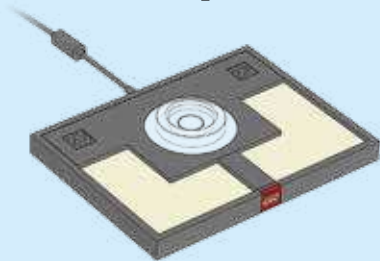

Start game
Spiel starten
Commencer à jouer

Start spillet
Game starten
Starta spelet

Aloita peli
Iniciar juego
Avvia il gioco

Download the latest game content to use this character

- Lade dir die neusten Spielinhalte herunter, um diese Figur zu benutzen
- Télécharge le contenu le plus récent du jeu pour utiliser ce personnage
- Download det nyeste spilindhold for at bruge denne figur
- Download de nieuwste game-inhoud om deze figuur te kunnen gebruiken
- Ladda ner det senaste spelinnehålllet för att använda den här karaktären
- Last ned det nyeste spillinnholdet for å ta i bruk denne figuren
- Pääset käyttämään tätä hahmoa lataamalla pelin uusimman sisällön
- Descarga la última actualización de contenido para usar este personaje
- Scarica gli ultimi contenuti del gioco per usare questo personaggio