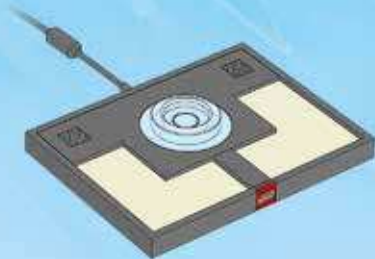

+

Start game
Spiel starten
Commencer à jouer

Start spillet
Game starten
Starta spelet

Aloita peli
Iniciar juego
Avvia il gioco

Download the latest game content to use this character

- Lade dir die neusten Spielinhalte herunter, um diese Figur zu benutzen
- Télécharge le contenu le plus récent du jeu pour utiliser ce personnage
- Download det nyeste spilindhold for at bruge denne figur
- Download de nieuwste game-inhoud om deze figuur te kunnen gebruiken
- Ladda ner det senaste spelinnehålllet för att använda den här karaktären
- Last ned det nyeste spillinnholdet for å ta i bruk denne figuren
- Pääset käyttämään tätä hahmoa lataamalla pelin uusimman sisällön
- Descarga la última actualización de contenido para usar este personaje
- Scarica gli ultimi contenuti del gioco per usare questo personaggio