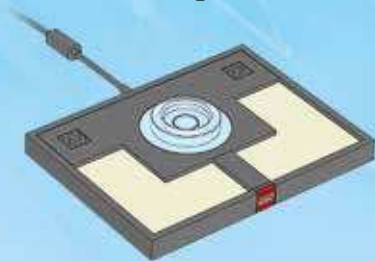

+

Start game
Spiel starten
Commencer à jouer

Start spillet
Game starten
Starta spelet

Aloita peli
Iniciar juego
Avvia il gioco

Download the latest game content to use this character

- Lade dir die neusten Spielinhalte herunter, um diese Figur zu benutzen
- Télécharge le contenu le plus récent du jeu pour utiliser ce personnage
- Download det nyeste spilindhold for at bruge denne figur
- Download de nieuwste game-inhoud om deze figuur te kunnen gebruiken
- Ladda ner det senaste spelinnehållet för att använda den här karaktären
- Last ned det nyeste spillinnholdet for å ta i bruk denne figuren
- Pääset käyttämään tätä hahmoa lataamalla pelin uusimman sisällön
- Descarga la última actualización de contenido para usar este personaje
- Scarica gli ultimi contenuti del gioco per usare questo personaggio