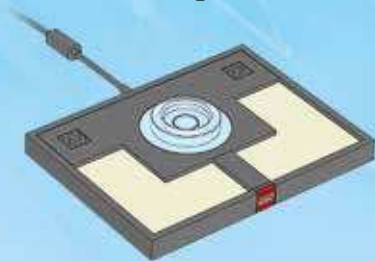

Start game
Spiel starten
Commencer à jouer

Start spillet
Game starten
Starta spelet

Aloita peli
Iniciar juego
Avvia il gioco

Download the latest game content to use this character

- Lade dir die neusten Spielinhalte herunter, um diese Figur zu benutzen
- Télécharge le contenu le plus récent du jeu pour utiliser ce personnage
- Download det nyeste spilindhold for at bruge denne figur
- Download de nieuwste game-inhoud om deze figuur te kunnen gebruiken
- Ladda ner det senaste spelinnehålllet för att använda den här karaktären
- Last ned det nyeste spillinnholdet for å ta i bruk denne figuren
- Pääset käyttämään tätä hahmoa lataamalla pelin uusimman sisällön
- Descarga la última actualización de contenido para usar este personaje
- Scarica gli ultimi contenuti del gioco per usare questo personaggio