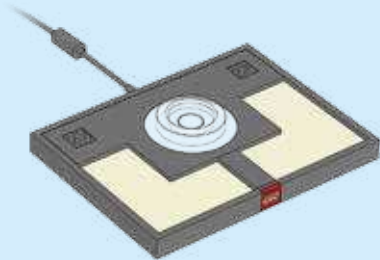

Start game
Spiel starten
Commencer à jouer

Start spillet
Game starten
Starta spelet

Aloita peli
Iniciar juego
Avvia il gioco

Download the latest game content to use this character

- Lade dir die neusten Spielinhalte herunter, um diese Figur zu benutzen
- Télécharge le contenu le plus récent du jeu pour utiliser ce personnage
- Download det nyeste spilindhold for at bruge denne figur
- Download de nieuwste game-inhoud om deze figuur te kunnen gebruiken
- Ladda ner det senaste spelinnehålllet för att använda den här karaktären
- Last ned det nyeste spillinnholdet for å ta i bruk denne figuren
- Pääset käyttämään tätä hahmoa lataamalla pelin uusimman sisällön
- Descarga la última actualización de contenido para usar este personaje
- Scarica gli ultimi contenuti del gioco per usare questo personaggio